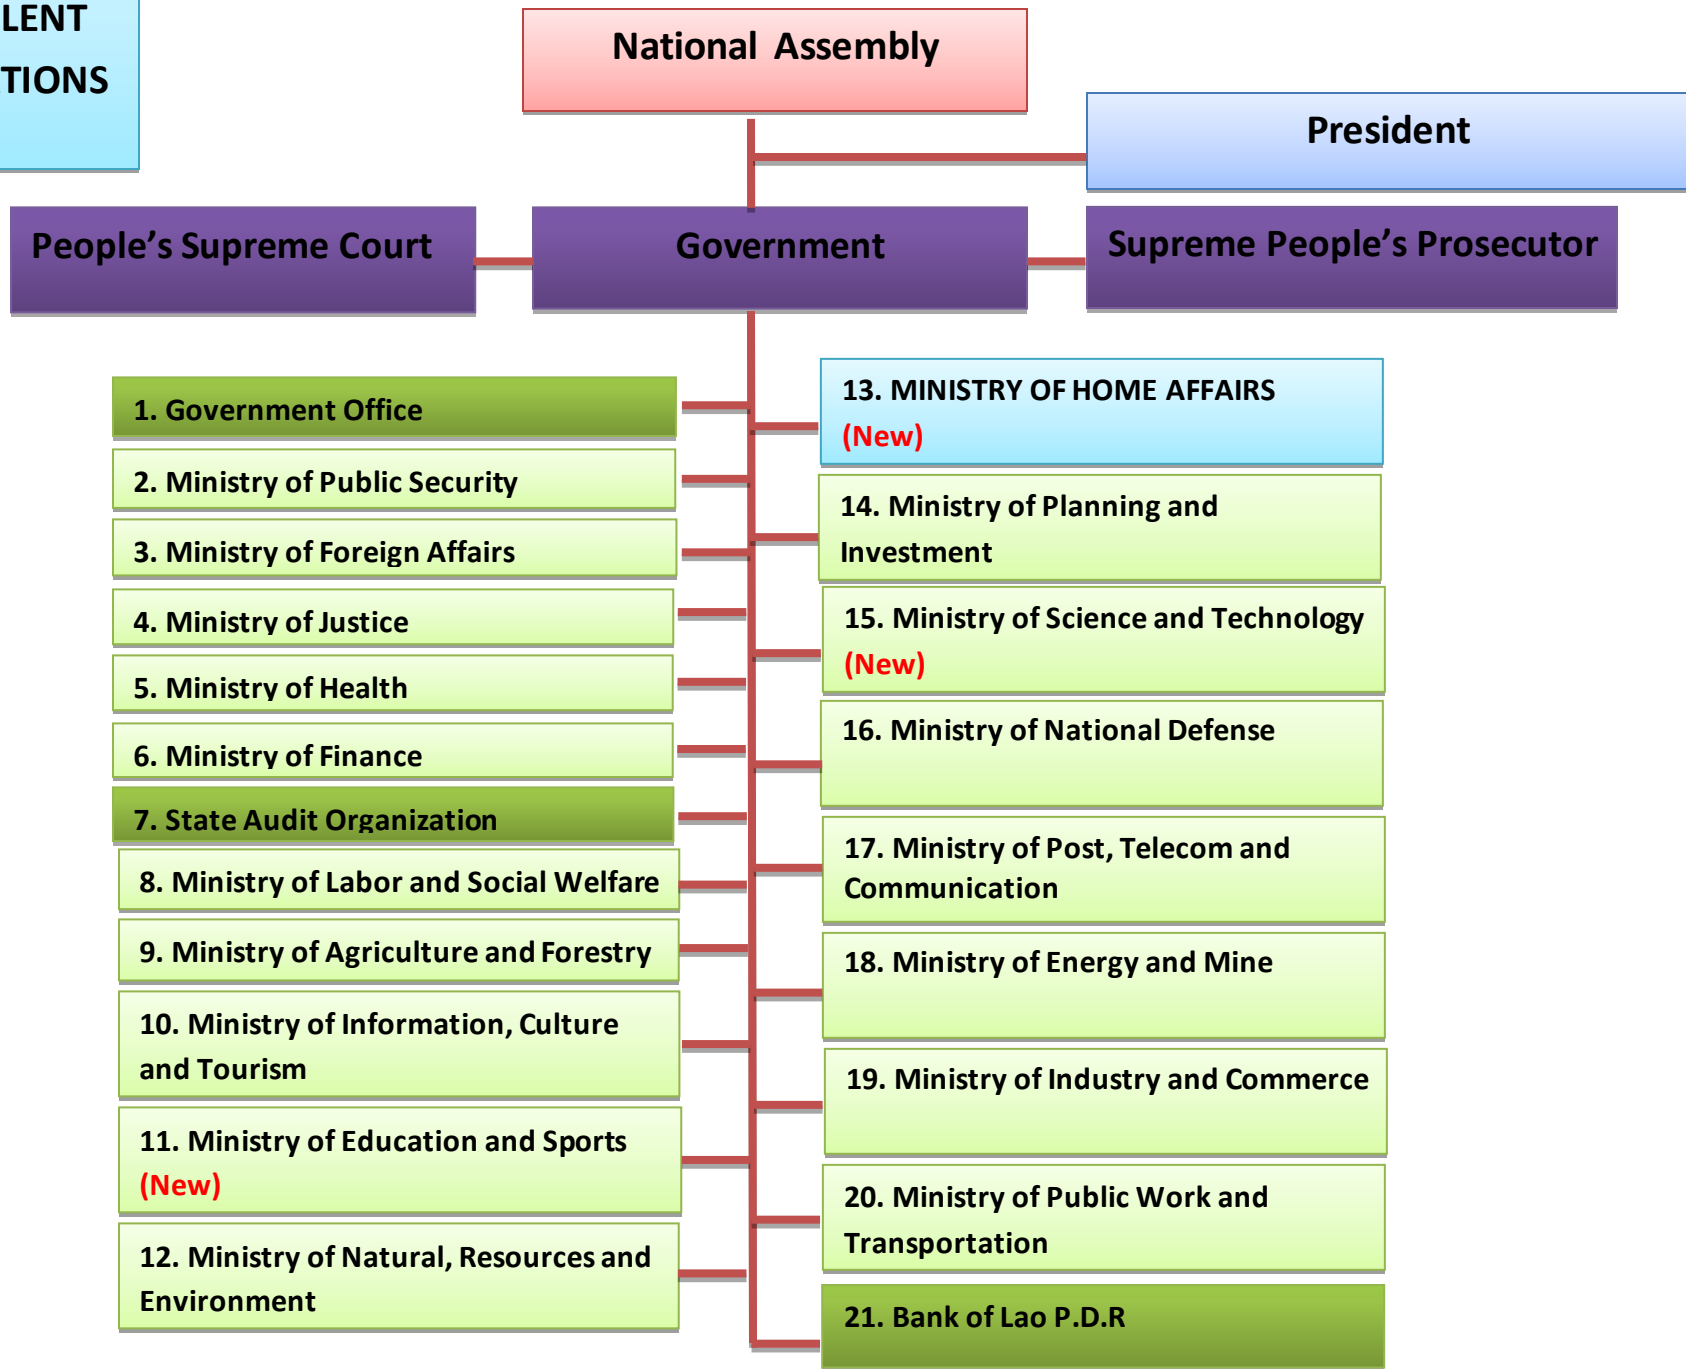

18 MINISTRIES
AND
3 EQUIVALENT
ORGANIZATIONS

GOVERNMENT STRUCTURE OF THE LAO P.D.R 2011

-Central-Local Relations of the Lao P.D.R